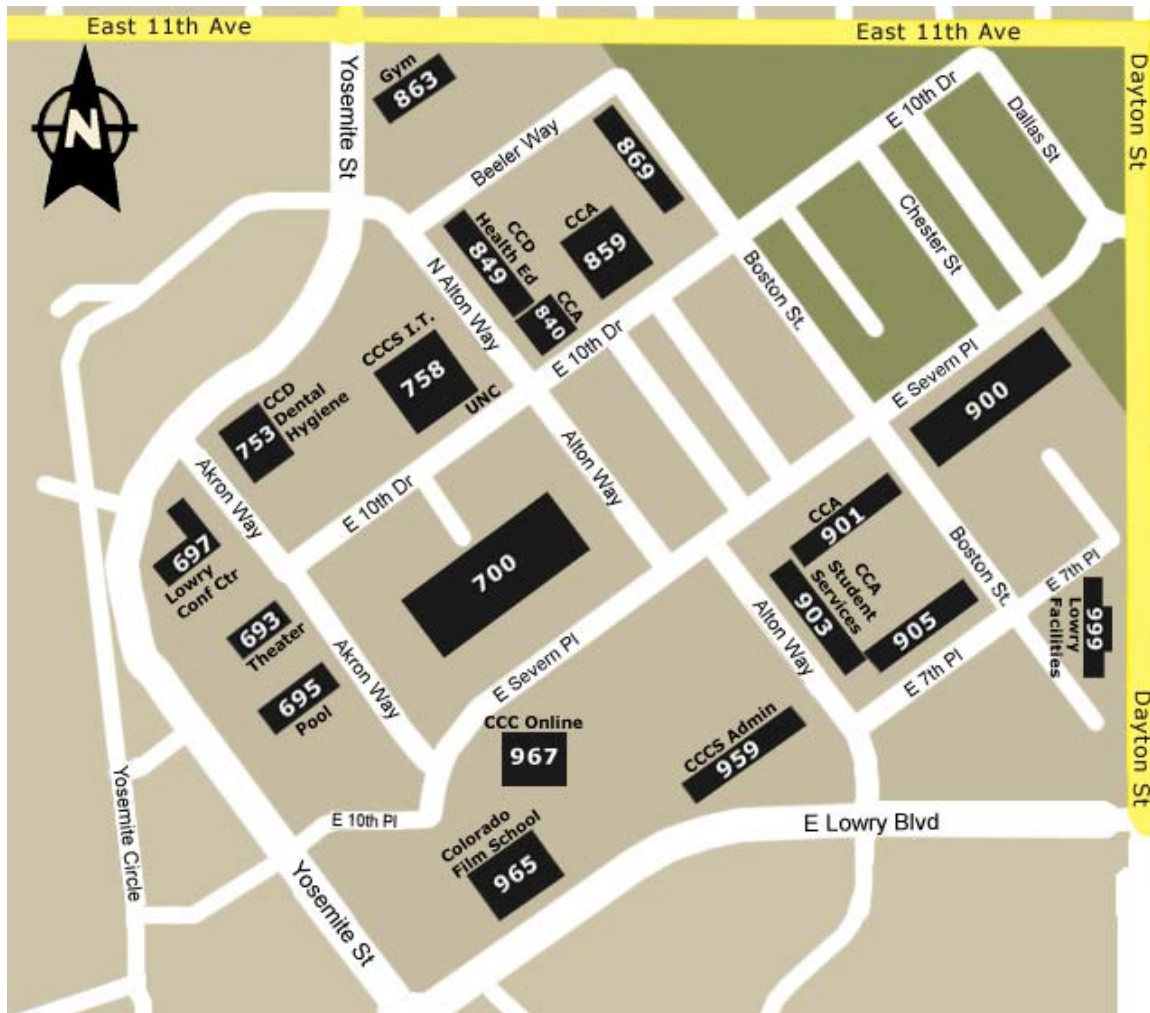

DETAILED DIRECTIONS

CLASSROOM: Our Classroom is in the Conference Center in Building 697 at the corner of Yosemite Street and Akron Way. Please use the north entrance (the door closest to Yosemite & Akron). This door is marked “Not An Entrance”.

RIDING RANGE A: Range A is on the west side of Building 700 at the corner of Akron Way and 10th Dr. Please park in the lot across 10th Dr. Please do not park in the lots for the pool or the theater.

RIDING RANGE B: Range B is on the east side of Building 700 at the corner of Alton Way and 10th Dr. Please park in the lot across Alton way.

Please remember the proper riding gear to include sturdy over the ankle footwear, long pants, long sleeves, full finger gloves, and eye protection, sunglasses are the minimum. If you have your own DOT helmet you may use it or we have plenty of loaners in the most common sizes.

PLEASE CALL ERIK OR DIANE AT **303-582-3002** IF YOU ARE LOST OR IF YOU HAVE ANY QUESTIONS, CONCERNS OR SPECIAL NEEDS.